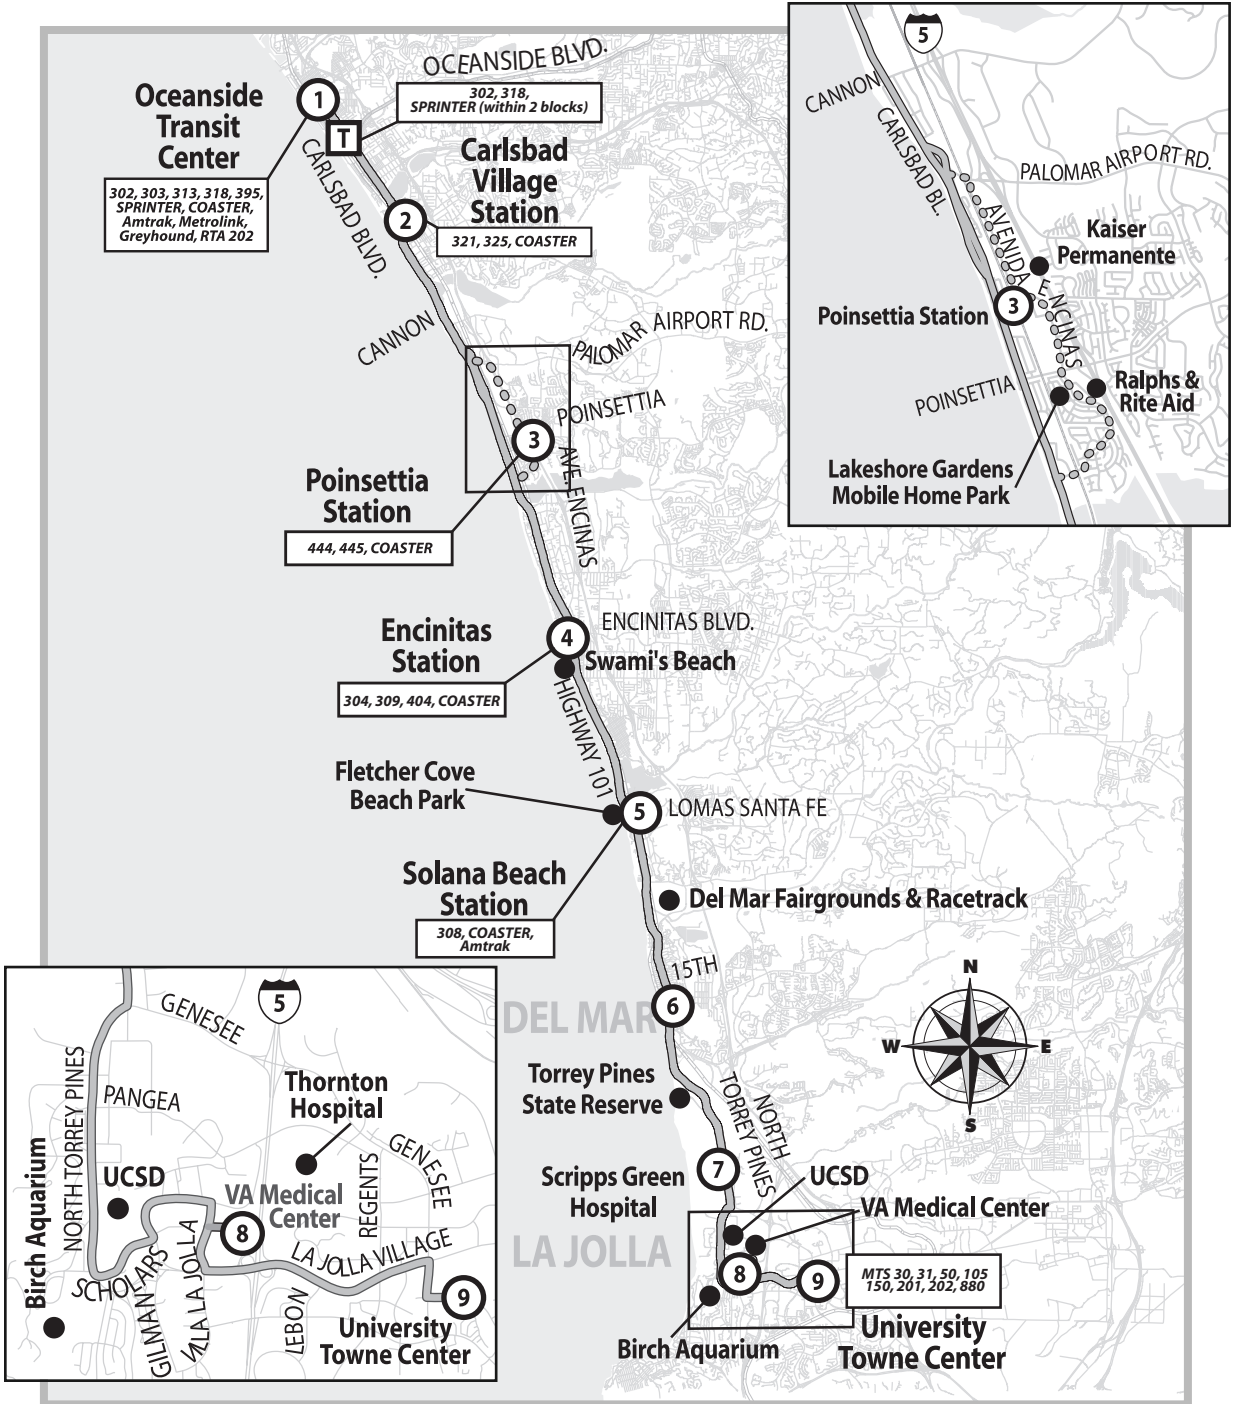

MF SA SU H

- Route / Ruta
- Street / Calle
- Service on Selected Trips Only / Servicio en viajes seleccionados solamente
- Time Point / Punto de Tiempo
- Landmark / Señal
- Transfer / Transbordo