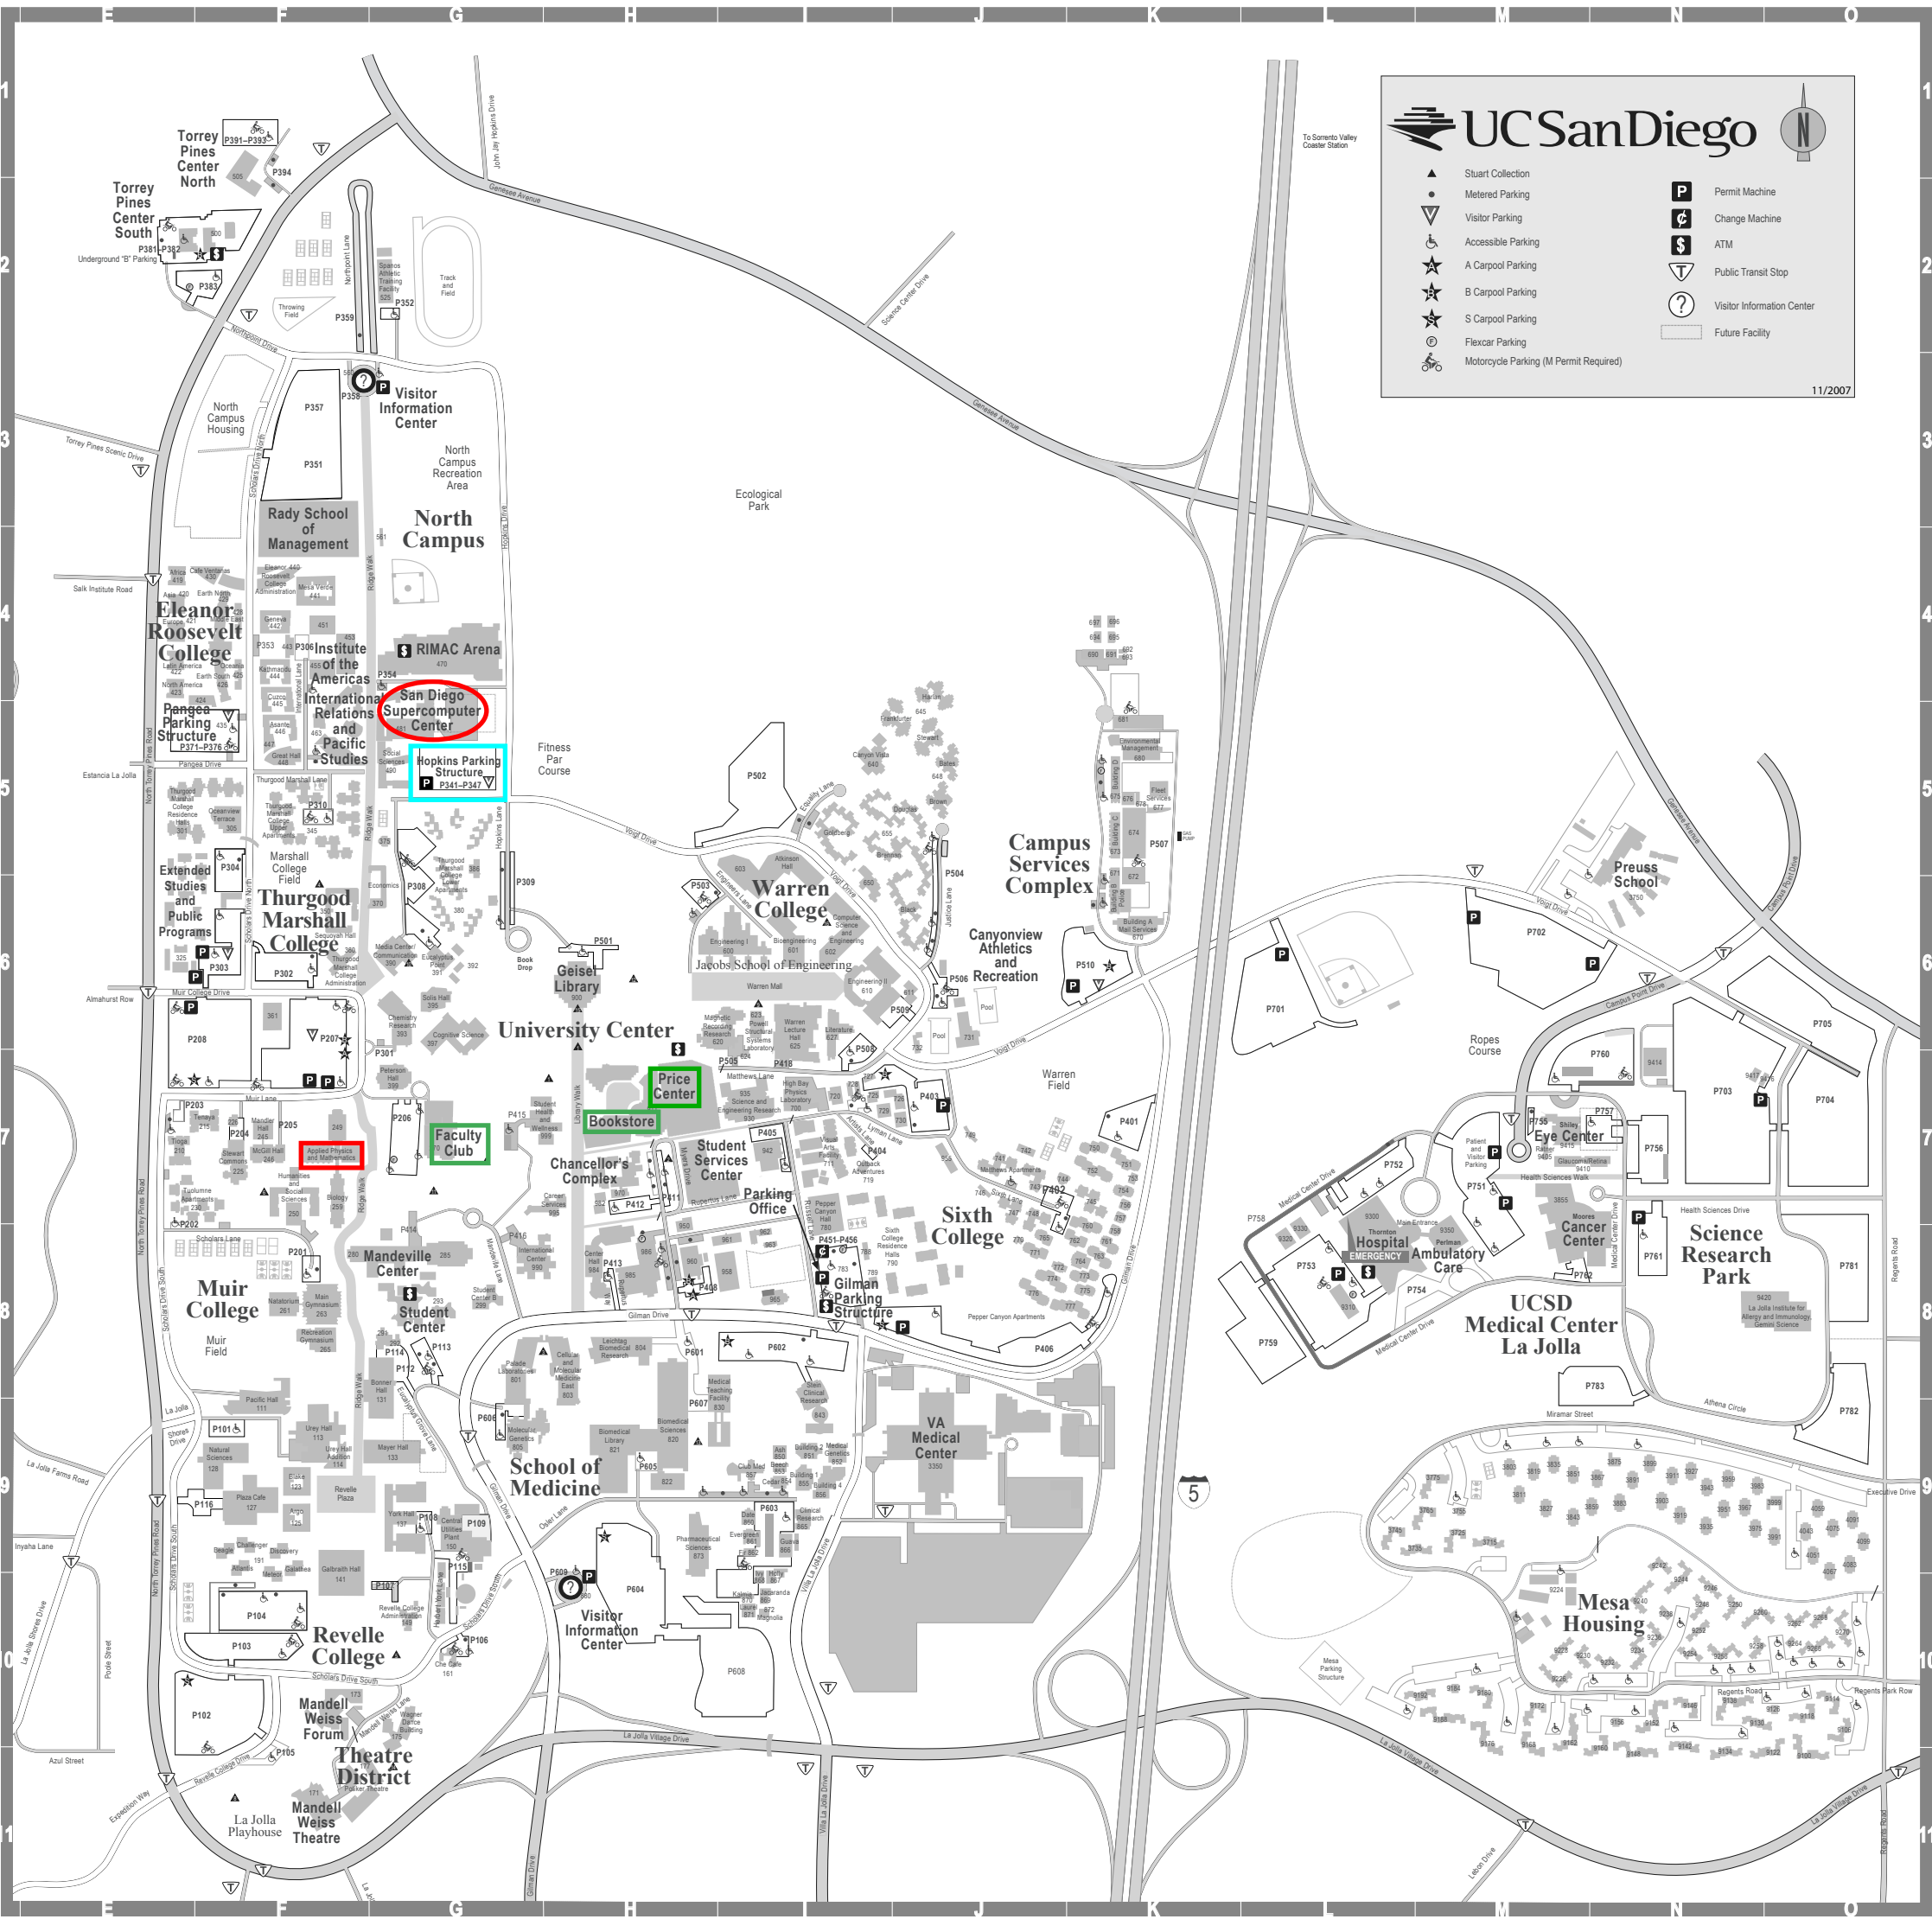

UC San Diego

▲	Stuart Collection	P	Permit Machine
▼	Metered Parking	Ⓜ	Change Machine
Ⓜ	Visitor Parking	Ⓜ	ATM
♿	Accessible Parking	Ⓜ	Public Transit Stop
★	A Carpool Parking	?	Visitor Information Center
★	B Carpool Parking	□	Future Facility
★	S Carpool Parking		
Ⓜ	Flexcar Parking		
🏍️	Motorcycle Parking (M Permit Required)		

11/2007

Torrey Pines Center North
P391-P393

Torrey Pines Center South
P381-P382

Visitor Information Center
P355

North Campus
Rady School of Management
P357

Institute of the Americas
RIMAC Arena
P354

San Diego Supercomputer Center
P354